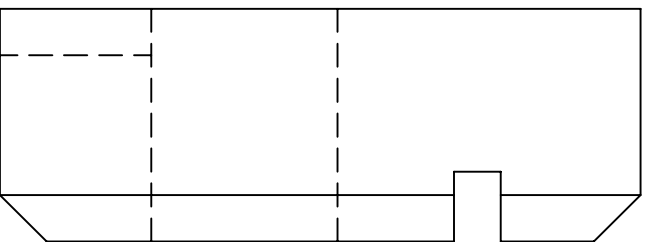

NIGHTLIGHT PATTERNS

TOP VIEW

BACK VIEW

SIDE VIEW

SIDE VIEW

$1/4\text{''}$  Champher

EDGE VIEW

BOTTOM VIEW

1" THRU HOLE FOR LIGHT HOLDER

$1/4\text{''}$  X  $1/4\text{''}$  SLOT