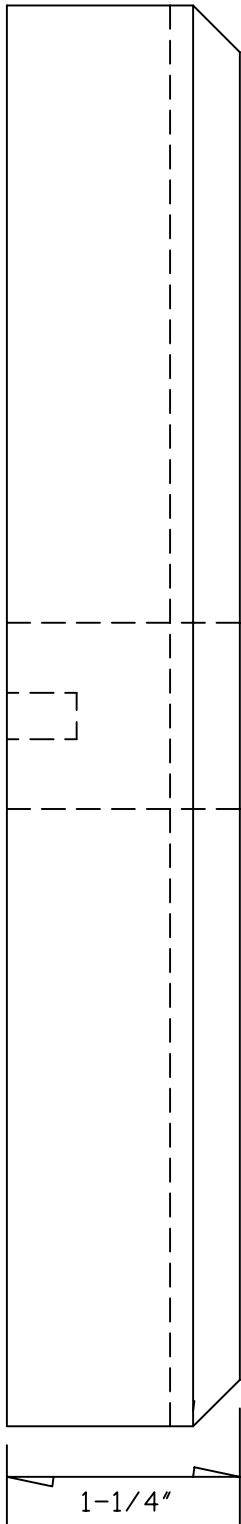

NIGHTLIGHT PATTERNS

TOP VIEW

BACK VIEW

SIDE VIEW

SIDE VIEW

$1/4\text{''}$  Champher

EDGE VIEW

BOTTOM VIEW

1" THRU HOLE FOR LIGHT HOLDER

$1/4\text{''}$  X  $1/4\text{''}$  SLOT