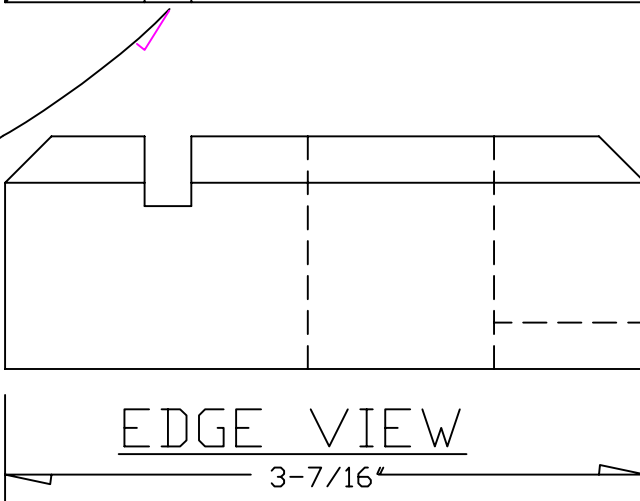

NIGHTLIGHT PATTERNS

TOP VIEW

BACK VIEW

SIDE VIEW

SIDE VIEW

$1/4\text{''}$  Champher

EDGE VIEW

BOTTOM VIEW

1" THRU HOLE FOR LIGHT HOLDER

$1/4\text{''}$  X  $1/4\text{''}$  SLOT