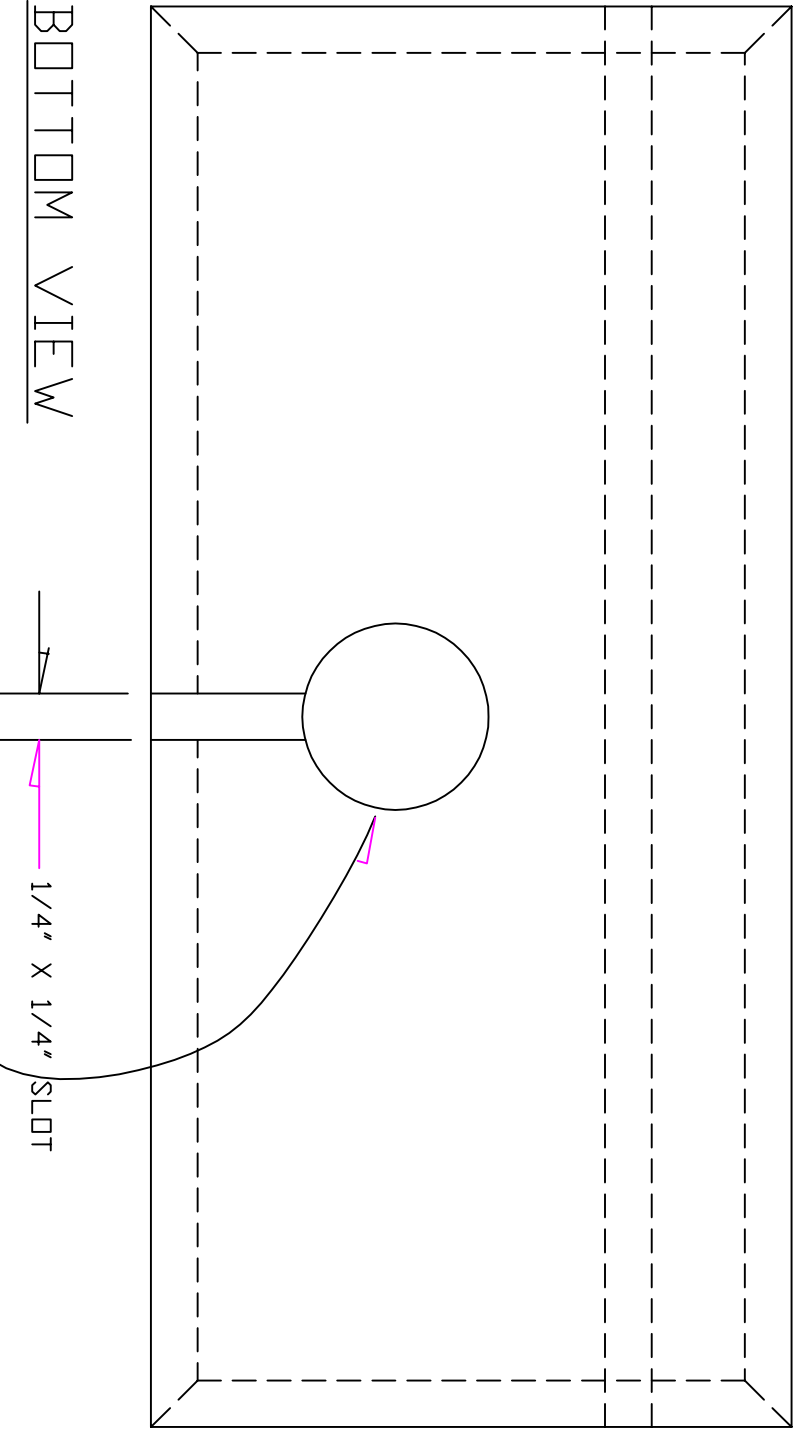

NIGHTLIGHT PATTERNS

TOP VIEW

BACK VIEW

SIDE VIEW

SIDE VIEW

$1/4\text{''}$  Champher

EDGE VIEW

BOTTOM VIEW

1" THRU HOLE FOR LIGHT HOLDER

$1/4\text{''}$  X  $1/4\text{''}$  SLOT