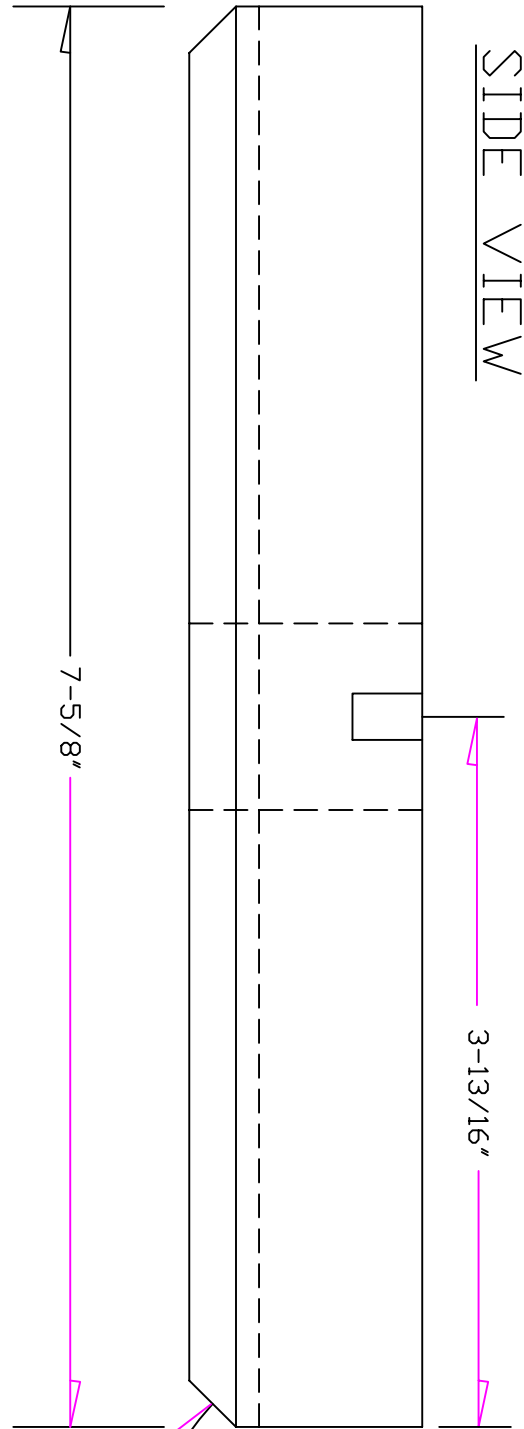

NIGHTLIGHT PATTERNS

TOP VIEW

BACK VIEW

SIDE VIEW

SIDE VIEW

$1/4\text{''}$  Champher

EDGE VIEW

BOTTOM VIEW

1" THRU HOLE FOR LIGHT HOLDER

$1/4\text{''}$  X  $1/4\text{''}$  SLOT