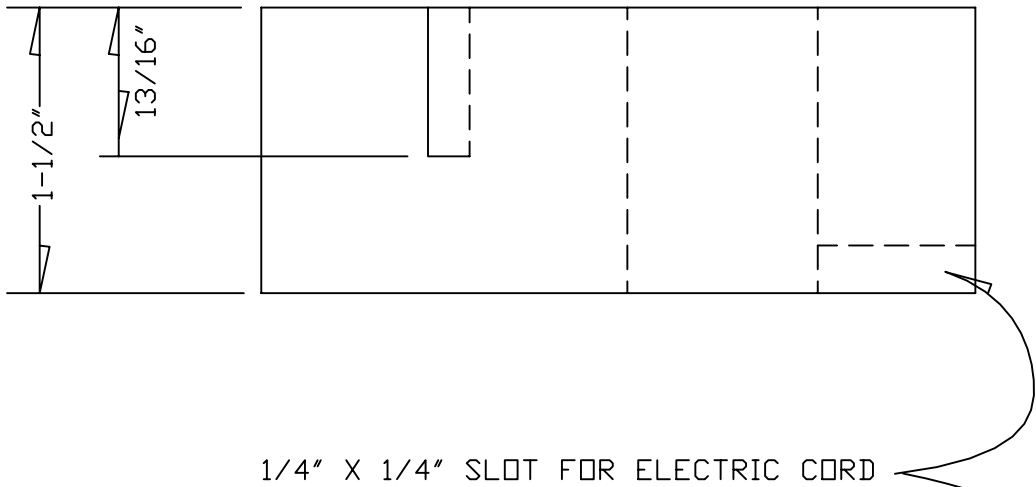

NIGHTLIGHT PATTERNS

TOP VIEW

BACK VIEW

SIDE VIEW

SIDE VIEW

$1/4\text{''}$  Champher

EDGE VIEW

BOTTOM VIEW

1" THRU HOLE FOR LIGHT HOLDER

$1/4\text{''}$  X  $1/4\text{''}$  SLOT