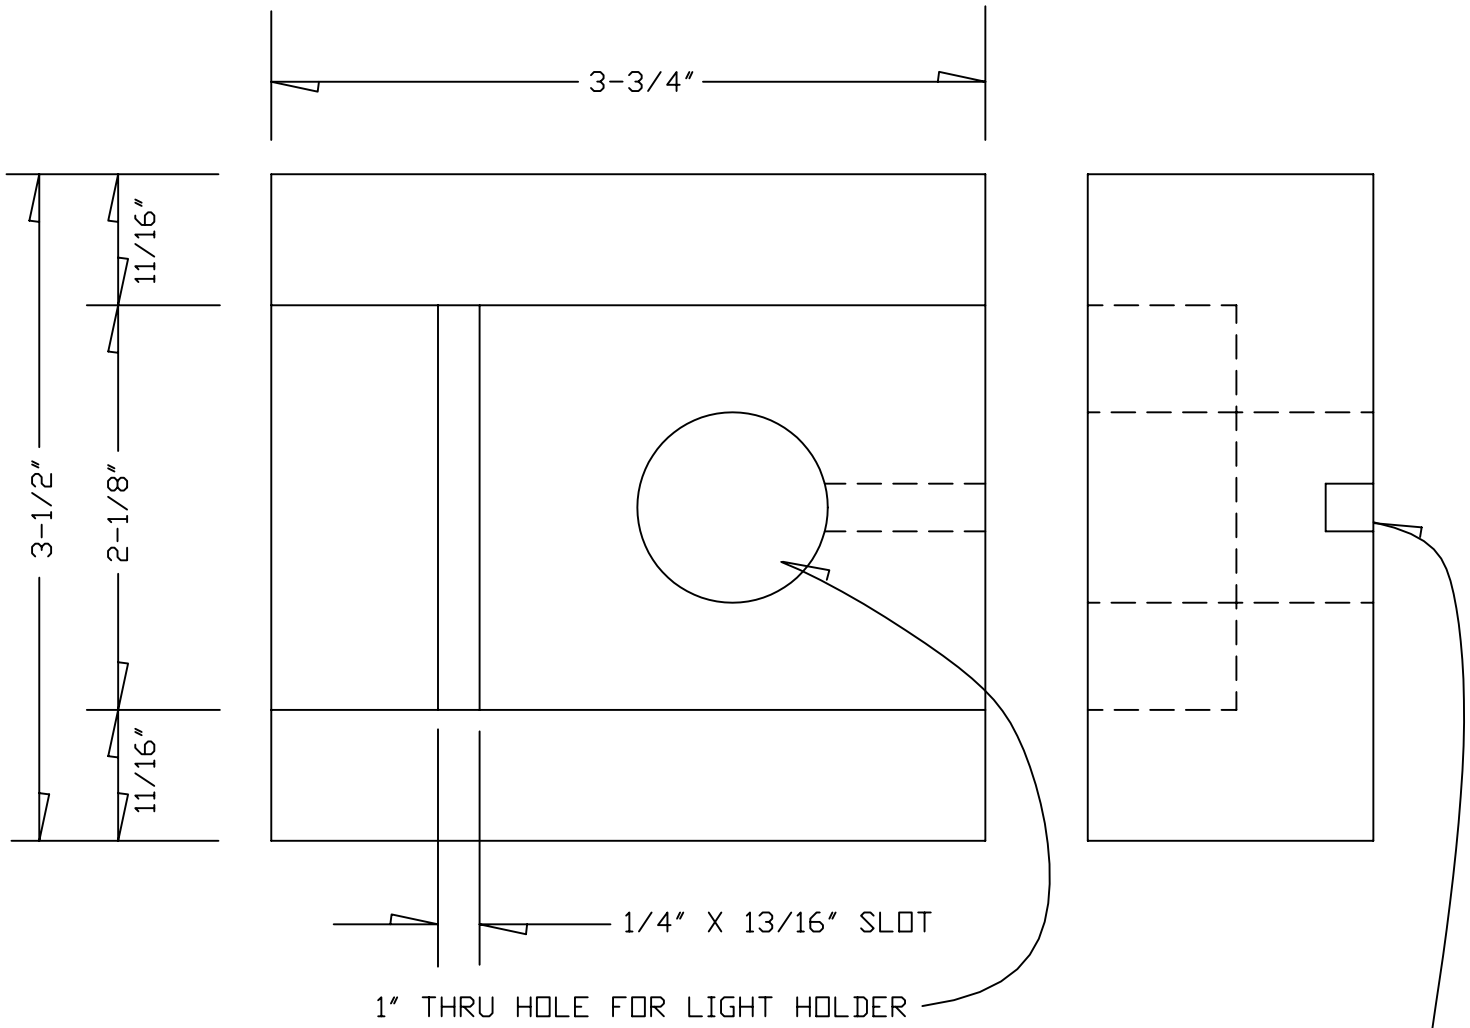

NIGHTLIGHT PATTERNS

TOP VIEW

BACK VIEW

SIDE VIEW

SIDE VIEW

$1/4\text{''}$  Champher

EDGE VIEW

BOTTOM VIEW

1" THRU HOLE FOR LIGHT HOLDER

$1/4\text{''}$  X  $1/4\text{''}$  SLOT